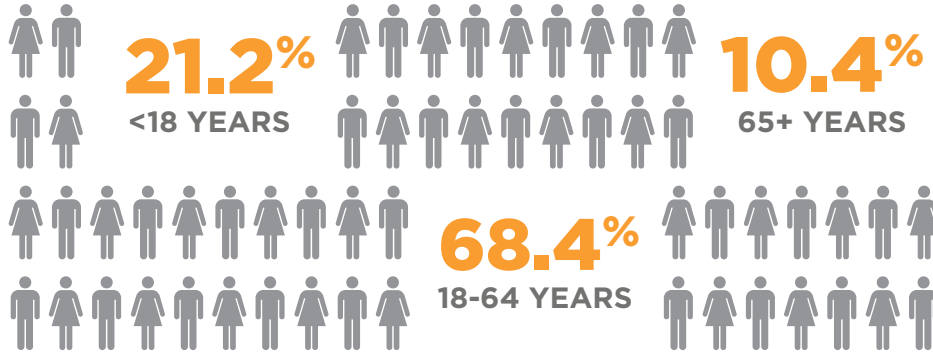

DISTRICT 8

CITY COUNCIL REPRESENTATIVE
MANNY PELAEZ
 210.207.7086

POPULATION **184,209**

55 SQUARE MILES

18 PARKS

2 LIBRARIES

BOB ROSS SENIOR CENTER

BY EDUCATIONAL ATTAINMENT
 POPULATION 25+

EMPLOYMENT STATUS

\$31,742
 PER CAPITA INCOME

14.4%
 VOTER TURNOUT

15.9%
 POVERTY RATE

13.7%
 POPULATION UNINSURED

Source: U.S. Census Bureau, American Community Survey (ACS) 5-Year and 1-Year Estimates