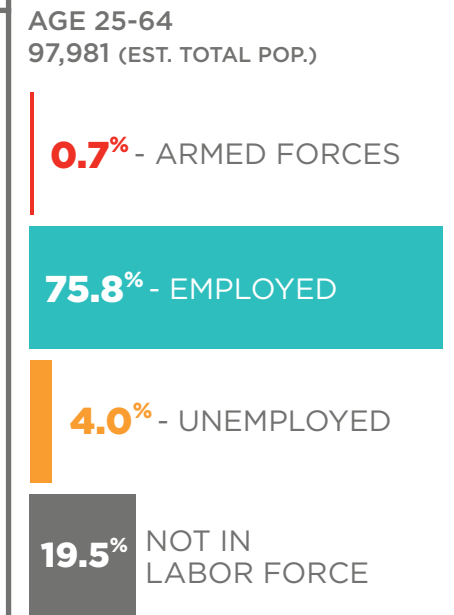

DISTRICT 8

CITY COUNCIL REPRESENTATIVE
MANNY PELAEZ
 210.207.7086

POPULATION **184,209**

55 SQUARE MILES

18 PARKS

2 LIBRARIES

BOB ROSS SENIOR CENTER

BY EDUCATIONAL ATTAINMENT
 POPULATION 25+

EMPLOYMENT STATUS

\$31,742
 PER CAPITA INCOME

14.4%
 VOTER TURNOUT

15.9%
 POVERTY RATE

13.7%
 POPULATION UNINSURED

Source: U.S. Census Bureau, American Community Survey (ACS) 5-Year and 1-Year Estimates