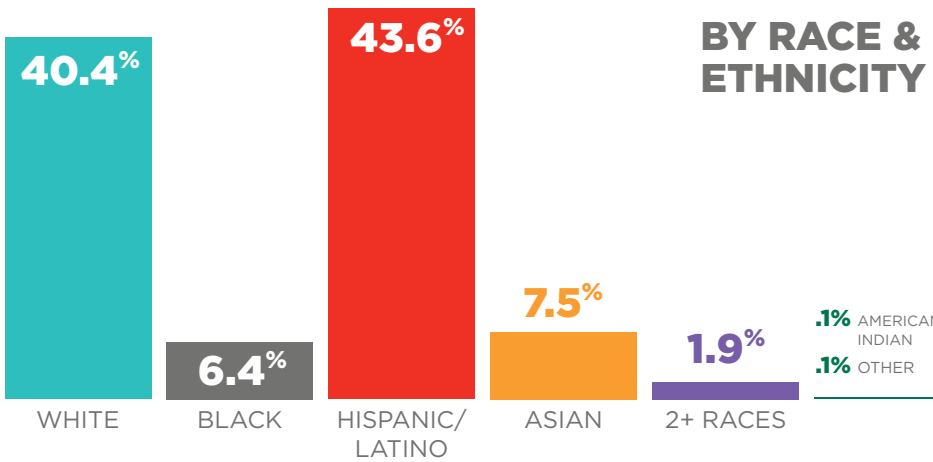

DISTRICT 8

CITY COUNCIL REPRESENTATIVE
MANNY PELAEZ
 210.207.7086

POPULATION **184,209**

55 SQUARE MILES

18 PARKS

2 LIBRARIES

BOB ROSS SENIOR CENTER

BY EDUCATIONAL ATTAINMENT
 POPULATION 25+

EMPLOYMENT STATUS

\$31,742
 PER CAPITA INCOME

14.4%
 VOTER TURNOUT

15.9%
 POVERTY RATE

13.7%
 POPULATION UNINSURED

Source: U.S. Census Bureau, American Community Survey (ACS) 5-Year and 1-Year Estimates