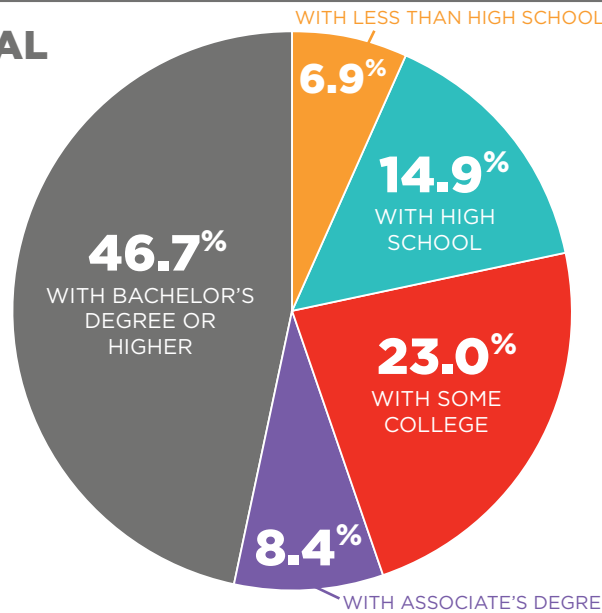

DISTRICT 8

CITY COUNCIL REPRESENTATIVE
MANNY PELAEZ
 210.207.7086

POPULATION **184,209**

55 SQUARE MILES

18 PARKS

2 LIBRARIES

BOB ROSS SENIOR CENTER

BY EDUCATIONAL ATTAINMENT
 POPULATION 25+

EMPLOYMENT STATUS

\$31,742
 PER CAPITA INCOME

14.4%
 VOTER TURNOUT

15.9%
 POVERTY RATE

13.7%
 POPULATION UNINSURED

Source: U.S. Census Bureau, American Community Survey (ACS) 5-Year and 1-Year Estimates