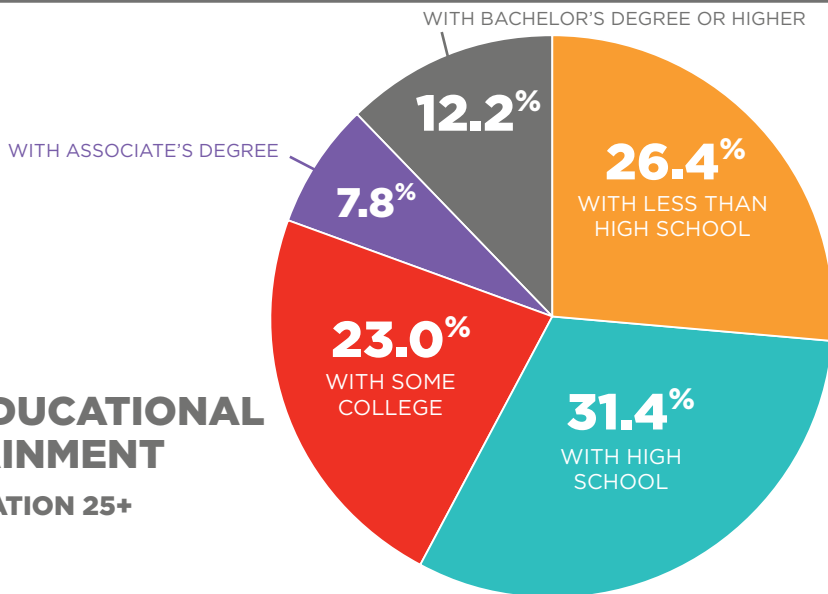

EMPLOYMENT STATUS

AGE 25-64
 81,762 (EST. TOTAL POP.)

0.8% - ARMED FORCES

67.9% - EMPLOYED

6.1% - UNEMPLOYED

25.2% NOT IN LABOR FORCE

BY EDUCATIONAL ATTAINMENT

POPULATION 25+

\$16,316

PER CAPITA INCOME

8.3%

VOTER TURNOUT

22.0%

POVERTY RATE

22.9%

POPULATION UNINSURED