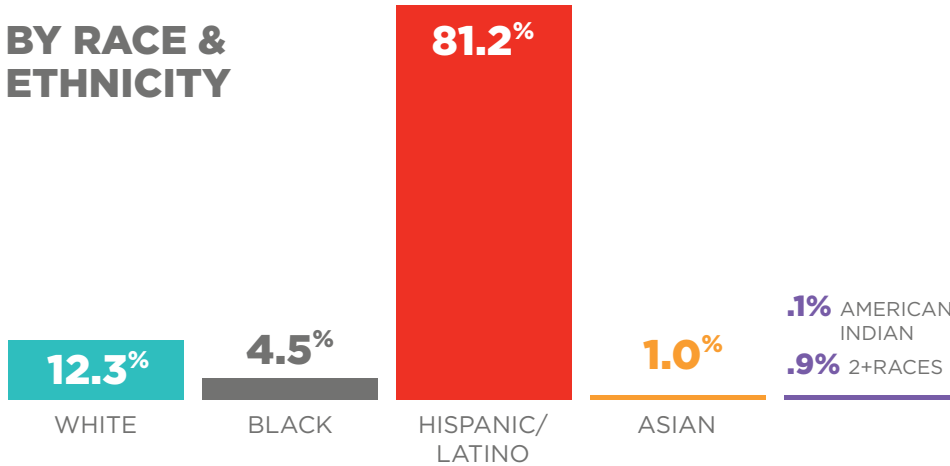

DISTRICT 4

CITY COUNCIL REPRESENTATIVE
REY SALDAÑA
 210.207.7281

POPULATION **168,223**

61 SQUARE MILES

BY RACE & ETHNICITY

22 PARKS

2 LIBRARIES

WILLIE CORTEZ SENIOR CENTER

EMPLOYMENT STATUS

AGE 25-64
 81,762 (EST. TOTAL POP.)

0.8% - ARMED FORCES

67.9% - EMPLOYED

6.1% - UNEMPLOYED

25.2% NOT IN LABOR FORCE

BY EDUCATIONAL ATTAINMENT

POPULATION 25+

\$16,316

PER CAPITA INCOME

8.3%

VOTER TURNOUT

22.0%

POVERTY RATE

22.9%

POPULATION UNINSURED